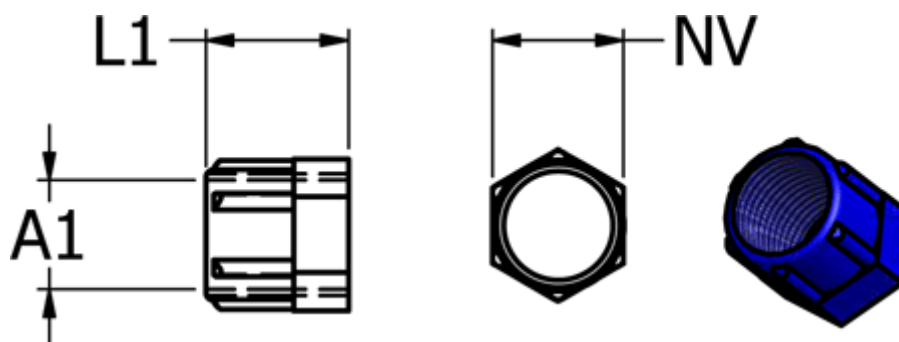

# Data Sheet

Article number: 5861615

Description: Push-on fitting POM 16.15, Ø10/8 M14x1  
nut, blue

## Measures

L1 = 13

NV = 17

Thread A1 = M14x1